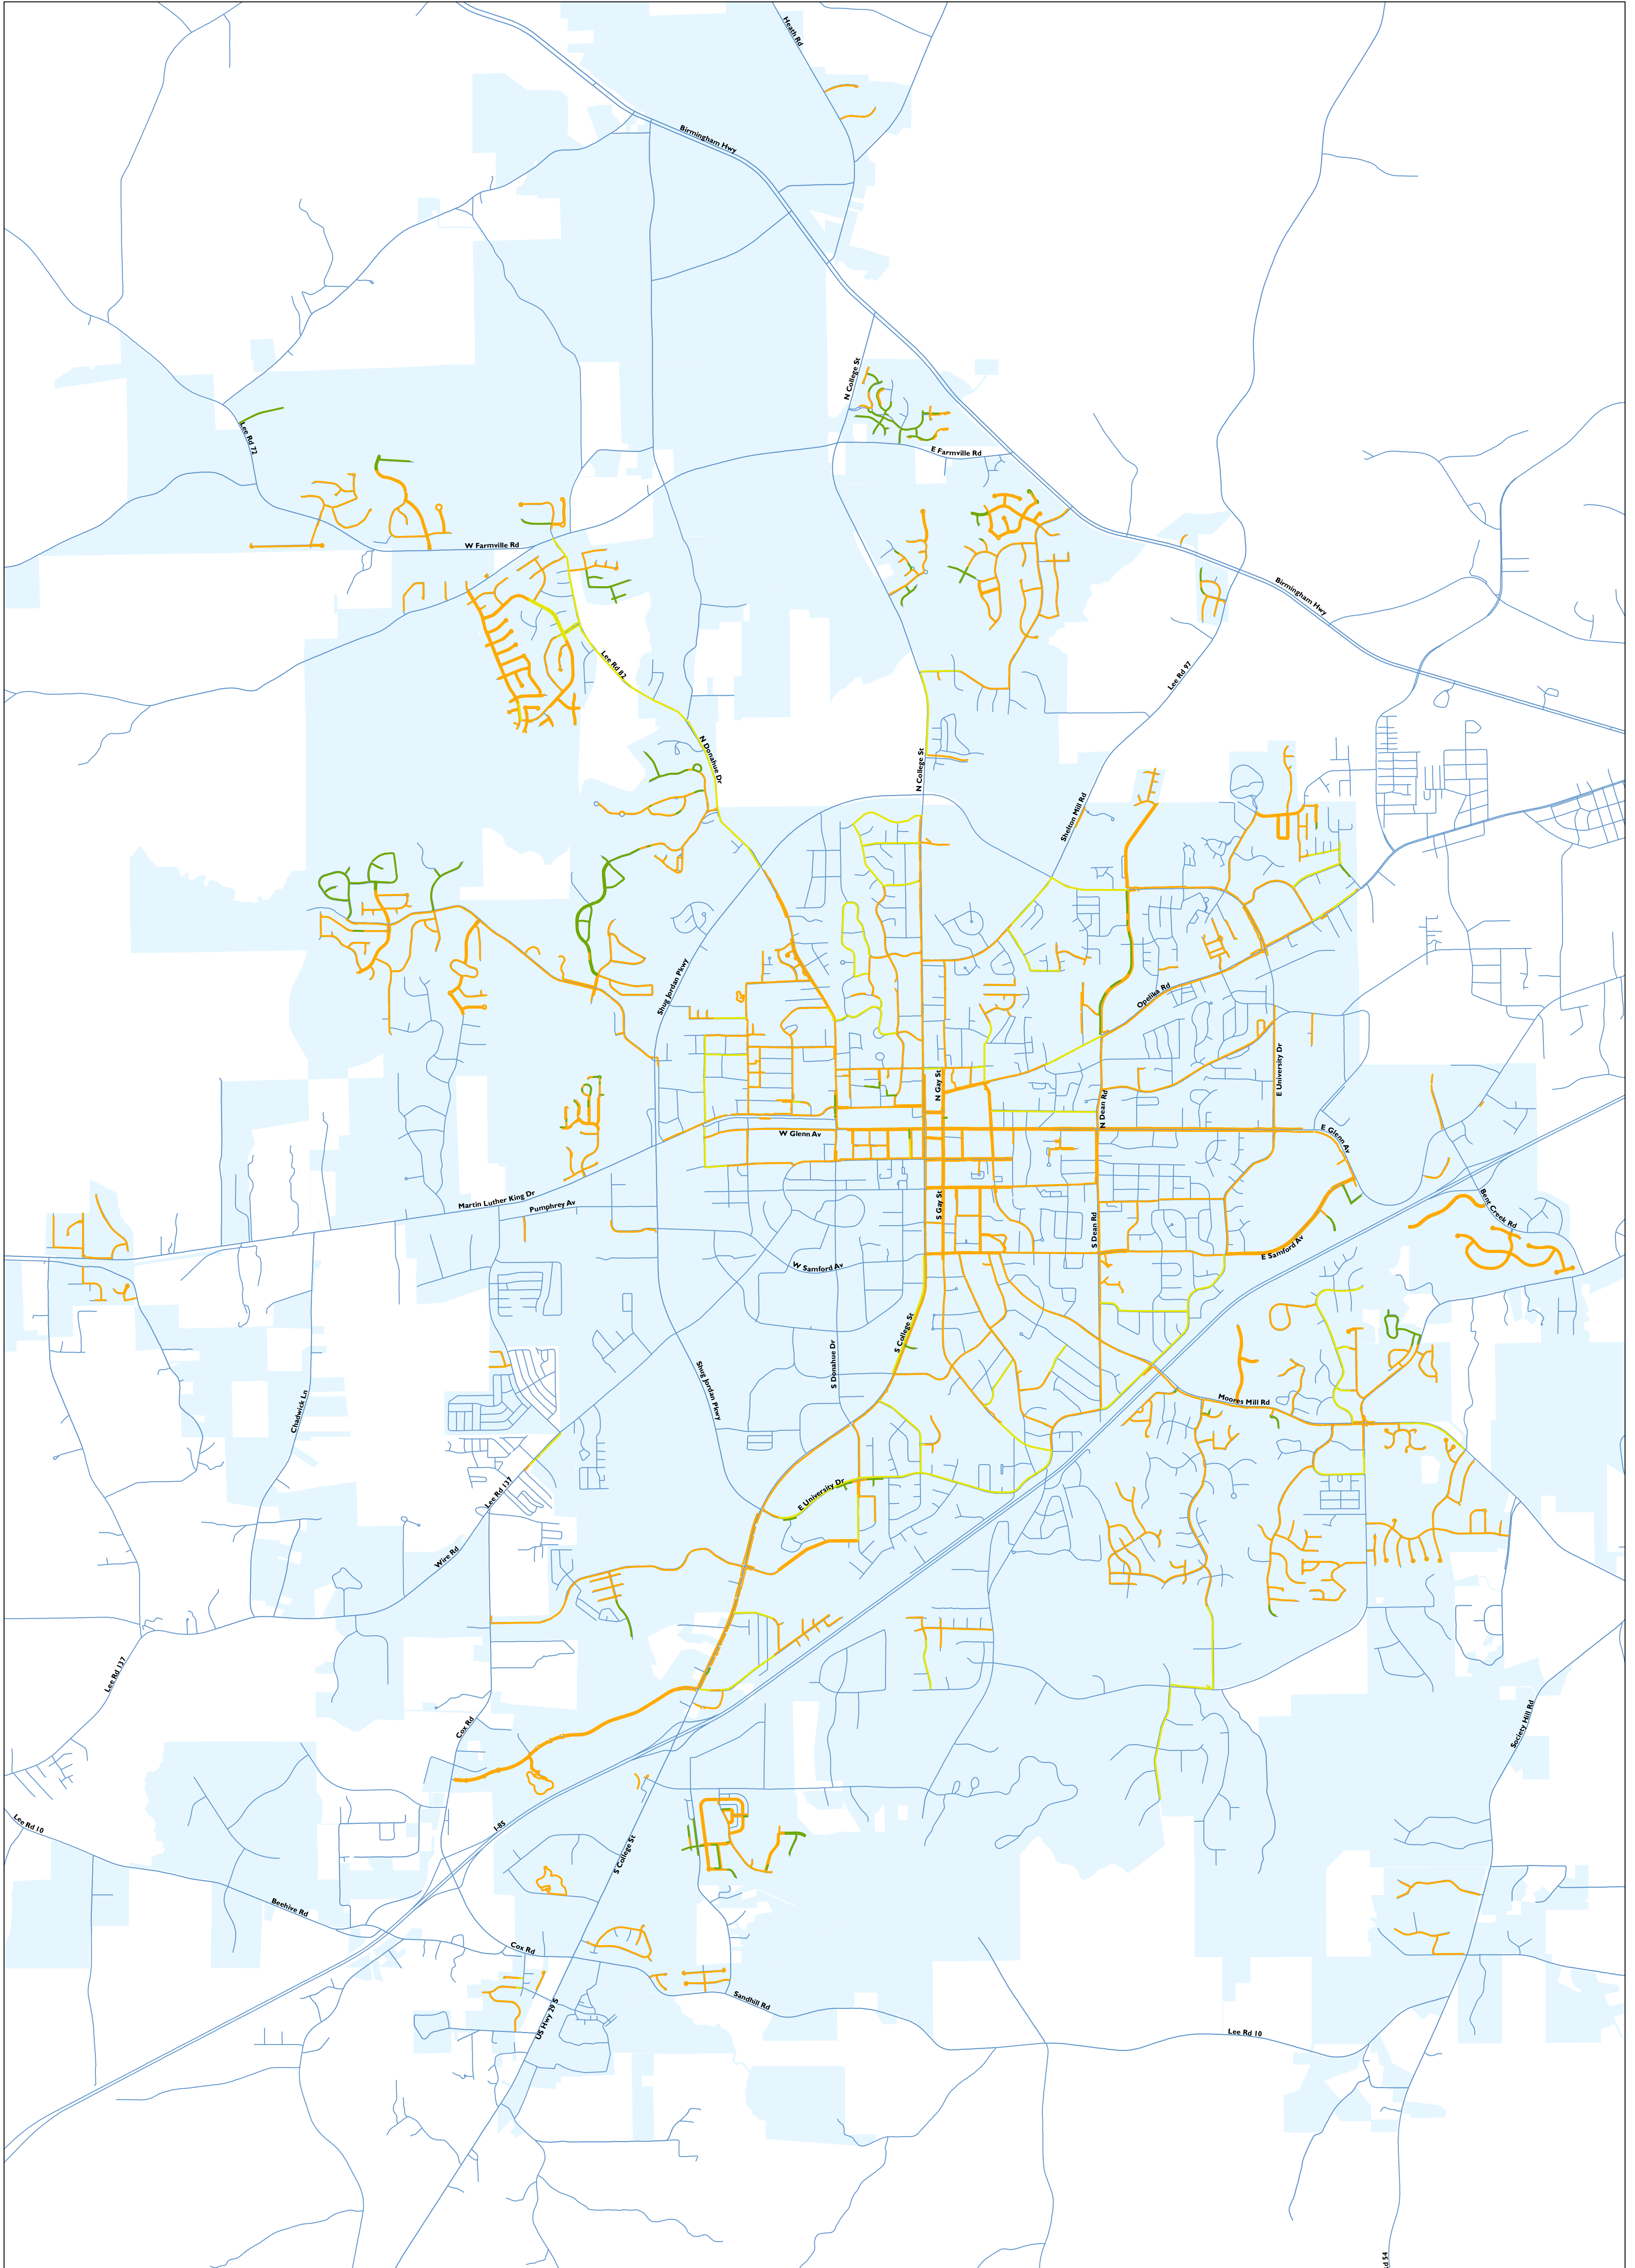

# City of Auburn Sidewalks

- Existing
- Proposed by the City of Auburn
- Proposed by Development

GIS Division  
10/14/2019

The City of Auburn, Alabama does not guarantee or warrant the accuracy of this map or any information contained herein. Information may contain errors and should be verified by an appropriately qualified, licensed and independent professional.